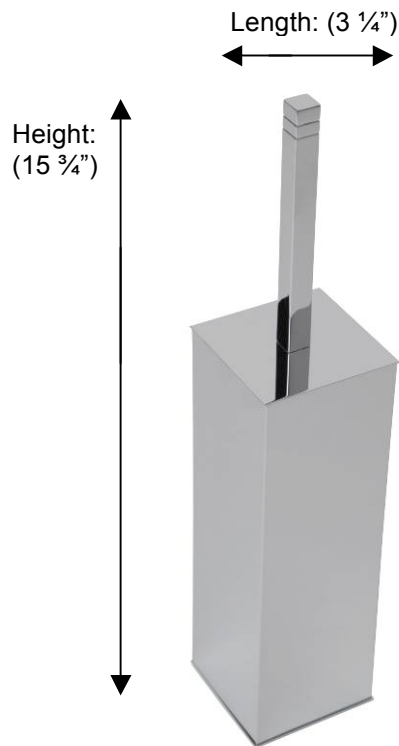

CUBIS PLUS

67499 Free Standing WC Brush

**Description:**

Freestanding WC brush

Finishes:

-  CR – Chrome
-  NI – Polished Nickel
-  ES – Satin Nickel

Material:

Brass
Plastic brush, insert

Country of Origin:

Portugal

All Dimensions are approximate